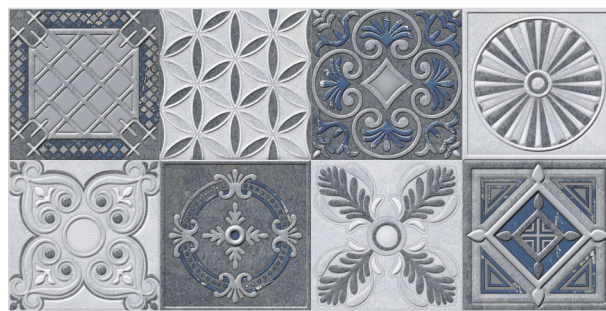

S E R I E S

DIGITAL WALL TILES
300X600MM

SUGAR 27 LT

SUGAR 28 LT

SUGAR 27 HL 1

SUGAR 28 HL 1

SUGAR 27 DK

SUGAR 28 DK