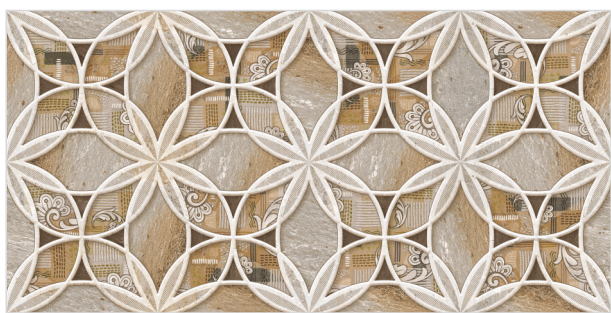

SUGAR

S E R I E S

DIGITAL WALL TILES
300X600MM

SUGAR 31 LT

SUGAR 32 LT

SUGAR 31 HL 1

SUGAR 32 HL 1

SUGAR 31 DK