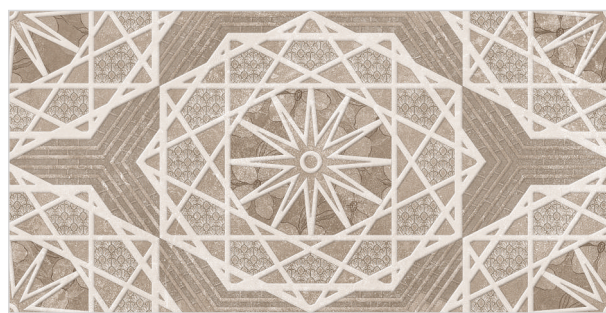

SUGAR

S E R I E S

DIGITAL WALL TILES
300X600MM

SUGAR 13 LT

SUGAR 14 LT

SUGAR 13 HL 1

SUGAR 14 HL 1

SUGAR 13 DK