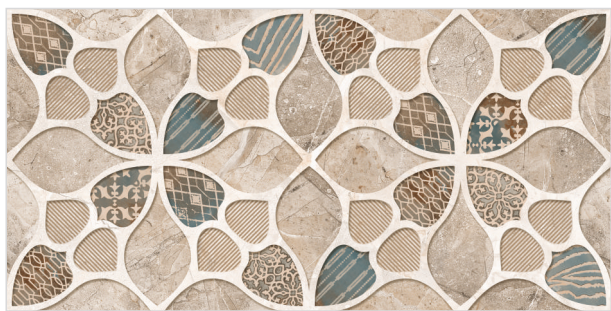

SUGAR 15 DK

SUGAR 16 DK

SUGAR

S E R I E S

DIGITAL WALL TILES
300X600MM

SUGAR 17 LT

SUGAR 18 LT

SUGAR 17 HL 1