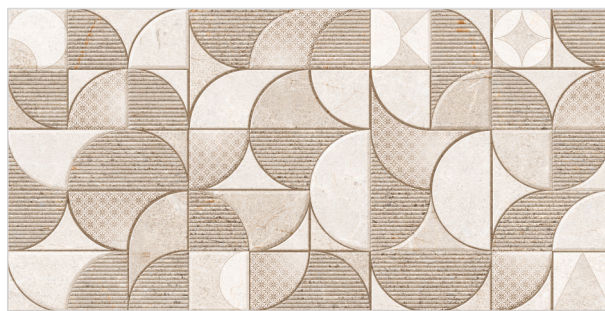

SUGAR 15 DK

SUGAR 16 DK

SUGAR

S E R I E S

DIGITAL WALL TILES
300X600MM

SUGAR 17 LT

SUGAR 18 LT

SUGAR 17 HL 1