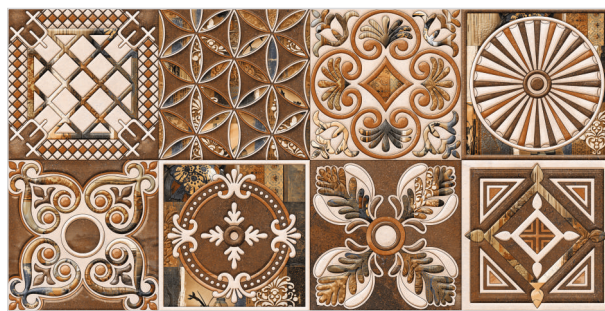

SUGAR S E R I E S

DIGITAL WALL TILES
300X600MM

SUGAR 29 LT

SUGAR 30 LT

SUGAR 29 HL 1

SUGAR 30 HL 1

SUGAR 29 DK

SUGAR 30 DK