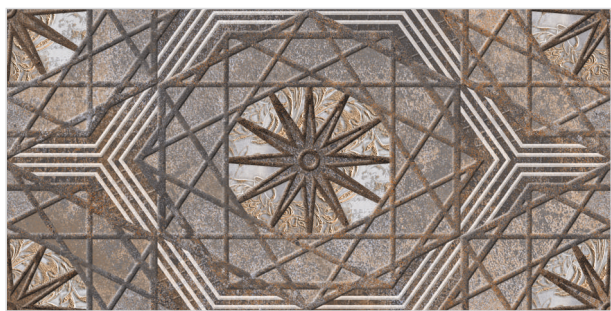

SUGAR 39 HL 1