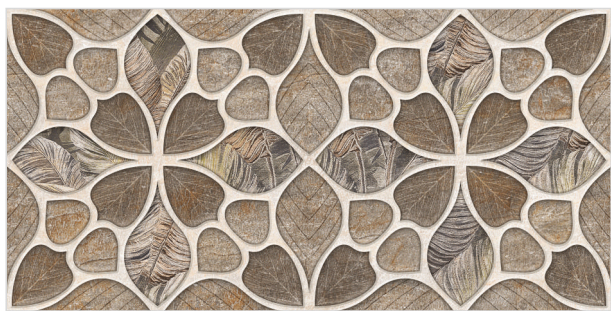

SUGAR S E R I E S

DIGITAL WALL TILES
300X600MM

SUGAR 29 LT

SUGAR 30 LT

SUGAR 29 HL 1

SUGAR 30 HL 1

SUGAR 29 DK

SUGAR 30 DK