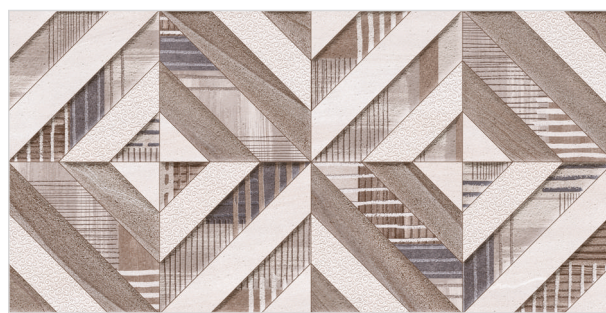

SUGAR 24 HL 1