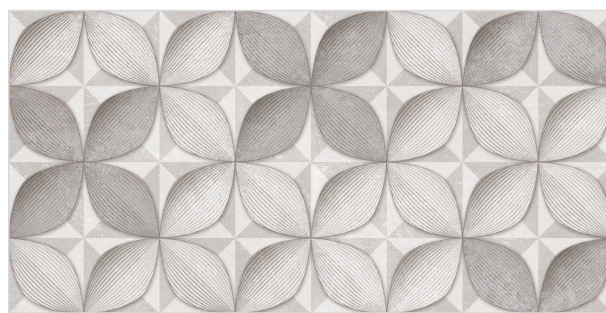

# MATT S E R I E S

DIGITAL WALL TILES  
300X600MM

2010 LT

2023 LT

2010 HL 1

2023 HL 1

2024 LT

2058 LT