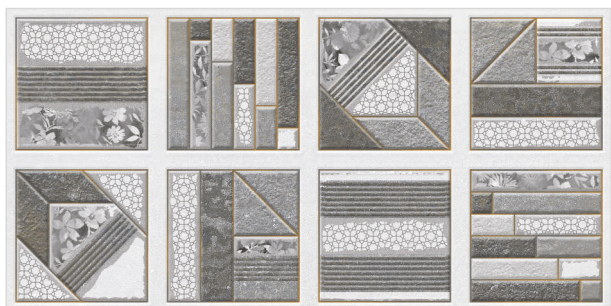

MATT S E R I E S

DIGITAL WALL TILES
300X600MM

2020 LT