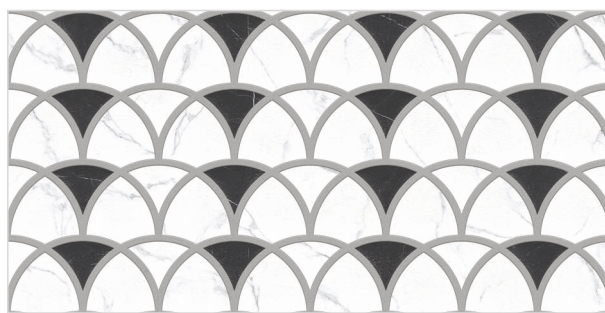

1136 LT

1136 HL 1