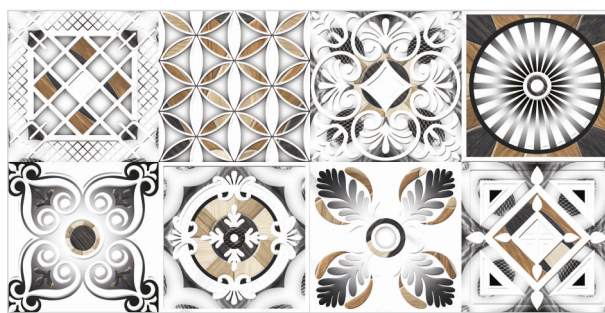

HIGH GLOSS

S E R I E S

DIGITAL WALL TILES
300X600MM

HG 29 HL 1