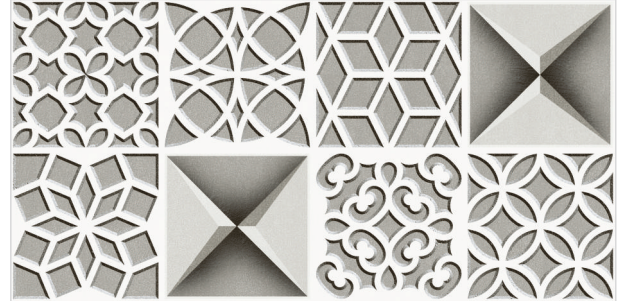

ELEVATION

S E R I E S

DIGITAL WALL TILES

300X600MM

HERITAGE 10

HERITAGE 07

ELEVATION

S E R I E S