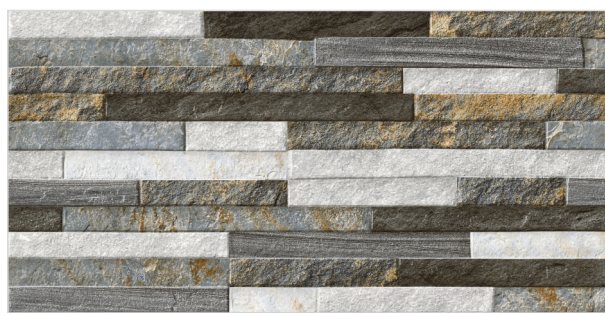

PARIS 02 R4

PARIS 06 R4

ELEVATION

S E R I E S

DIGITAL WALL TILES
300X600MM

PARIS 10 R1

PARISH 16 R1

PARIS 10 R2