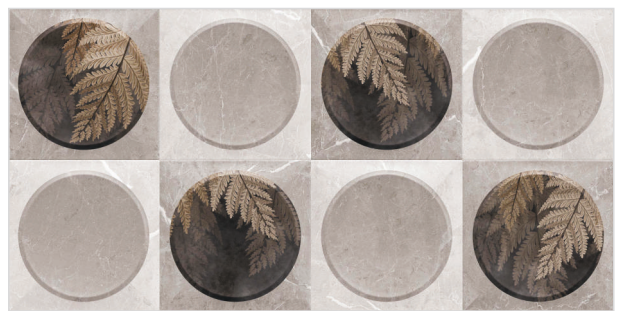

CARVING 2010 HL2